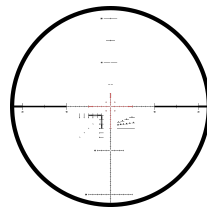

TECHNICAL DATA

Magnification:	5 - 25
Eye relief:	3.74 in
Field of view:	21.7 - 4.4 in/100 yds
Diopter compensation:	+2 / -3.5 dpt
Twilight factor (DIN 58388):	16.7 - 37.4
Impact correction per click:	.1 MRAD | ¼ MOA
Adjustment range (E/W):	104.4 / 46.8 in/100 yds | 29.0 / 13.0 MILS | 100.0 / 45.0 MOA
Parallax adjustment:	20 m till ∞
Tube diameter:	34 mm / 1.34 in
Length:	14.8 in
Weight:	34.2 oz
Illuminated:	Yes
Warranty:	10 years

RETICLES / SUBTENSIONS

AMR

MOAK

MSR2/Ki

SKMR