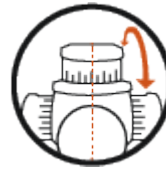

TECHNICAL DATA

Magnification:	5 - 25
Eye relief:	3.74 in
Field of view:	23.2 - 4.9 in/100 yds
Diopter compensation:	+2 / -3.5 dpt
Twilight factor (DIN 58388):	16.7 - 37.4
Impact correction per click:	.1 MRAD
Adjustment range (E/W):	104.4 / 46.8 in/100 yds 29.0 / 13.0 MILS 100.0 / 45.0 MOA
Parallax adjustment:	20 m till ∞
Tube diameter:	34 mm / 1.34 in
Length:	14.8 in
Weight:	35.1 incl. Parallax Spinner, Throw Lever oz
Focal plane:	1
Illuminated:	Yes
Warranty:	10 years (2 years electronic)

FEATURES

1st focal plane

Main tube 34 mm

Adjustment direction CCW

Windage right

Zero Stop

TWIST GUARD windage EasyRead elevation turret

RETICLES / SUBTENSIONS